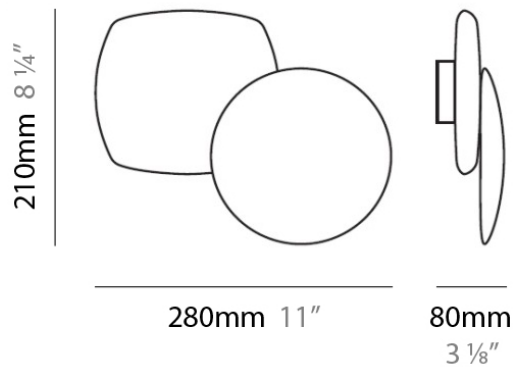

PROJECT	_____
TYPE	_____
NOTES	_____
QUANTITY	_____
DATE	_____

AFEF SURFACE

D83126

GENERAL

Series: Afef
Brand: Panzeri
Division: Design
Mounting Type: Surface
Mounting Location: Wall
Subcategory: Ambient

PHYSICAL

Shape: Abstract
Length (mm): 280
Length (in): 11
Height (mm): 210
Height (in): 8 1/4
Extension (mm): 80
Extension (in): 3 1/8
Light Distribution: Indirect
Weight (kg): 2.7
Weight (lbs): 6
Diffuser: White & Black Ceramic
Fixture Material: Ceramic

ELECTRICAL

Number of Lamps: 2
Lamp Type: LED Retrofit
Lamp Shape: T4
Bulb Included: Bulb Not Included
Total Output Wattage (W): 16
Max. Wattage Per Lamp (W): 8
Lamp Base: G9
Input Voltage (V): 120

LED

OPTICAL

RATINGS AND CERTIFICATIONS

Certified By: CSA Certified to UL and CSA Standards
IP rating: IP20